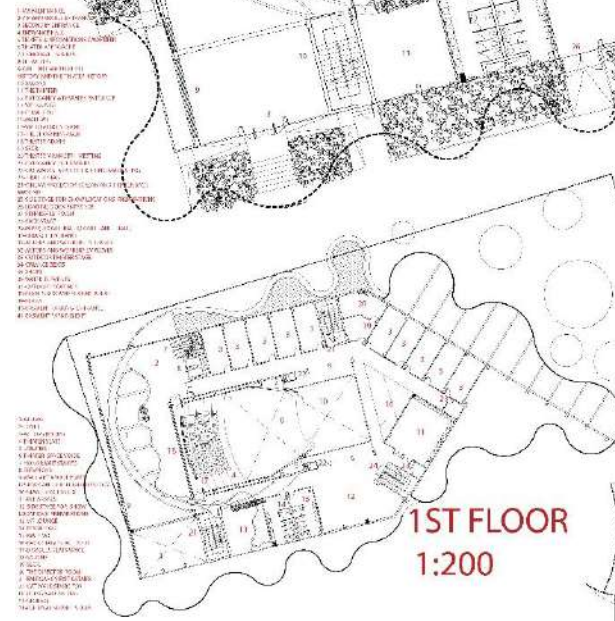

1ST FLOOR 1:200